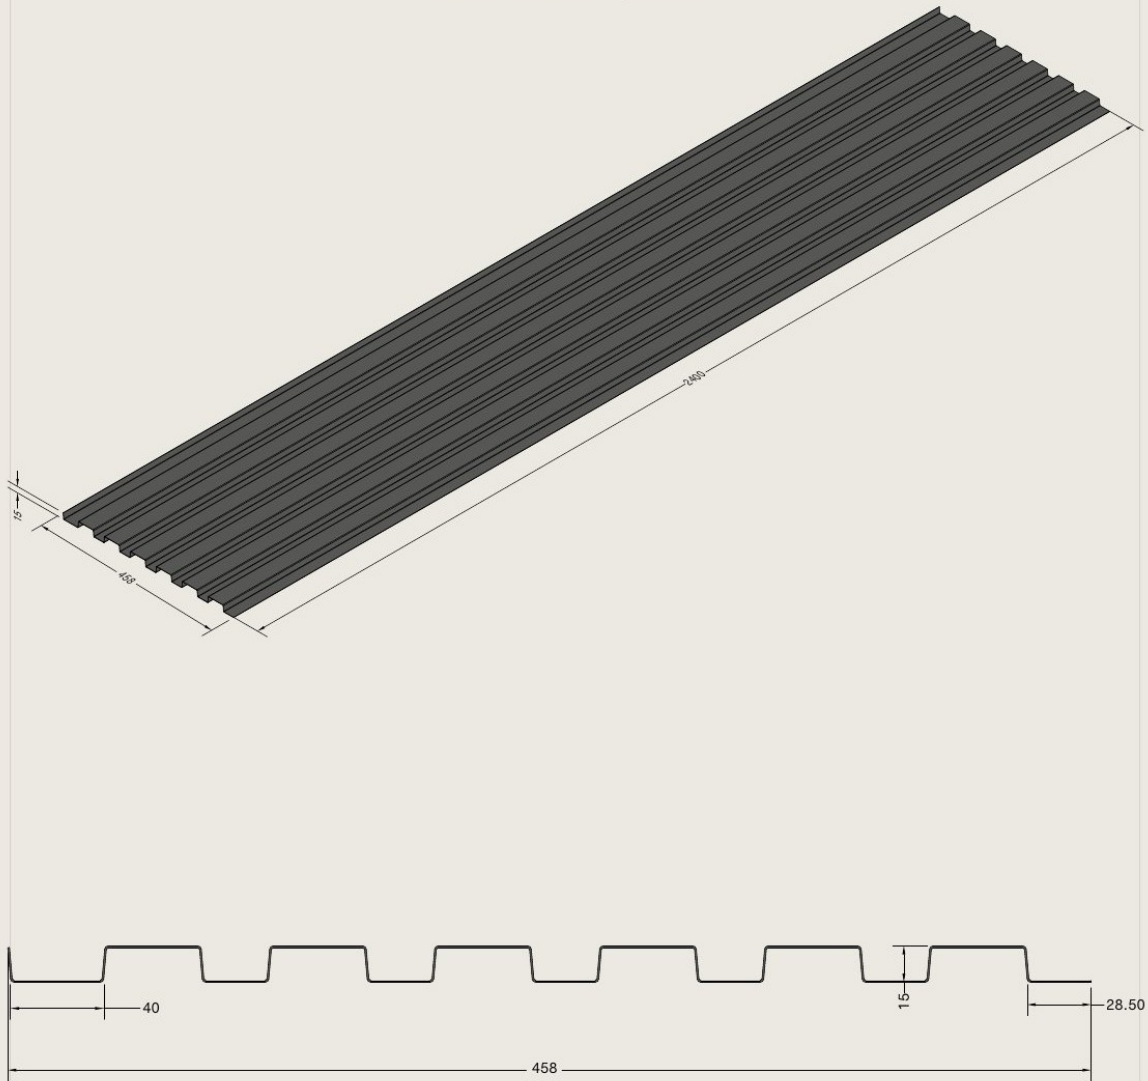

Aluwood - plan

Aluwood - plane